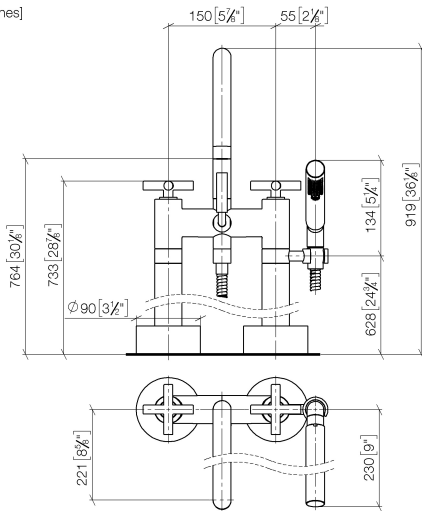

**TARA Two-hole bath mixer for free-standing assembly with hand shower set -  
Chrome**

TARA

25 943 892

- 220mm projection
- pivotable spout 180°
- Hand shower: COMPACT RAIN, max. flow rate 6.8 l/min (at 3 bar)
- spout: circular, air-enriched flow
- hand shower with anti-scale system
- rotary diverter for bath/shower
- total height 920 mm
- stand pipes height 628 mm
- height up to aerator 765 mm
- slide-on rosettes Ø 90 mm
- gauge 150 mm
- metal shower hose 1250mm with integrated anti-twist protection
- pivotable shower holder on the right foot
- max. flow 22 l/min at 3 bar flow pressure

**Required miscellaneous**

- Concealed floor mounting -**
- max. recess depth 160 mm
  - min. recess depth 80 mm

35 951 970-90  
0010

25 943 892  
mm [inches]

### Flow rate chart

### Spare parts list

No.	Item Number	Name	Quantity used	Delivery time
1	90 20 89 010 10-00	handle	2	10
2	09 20 89 010-00	handle	2	60
3	90 12 12 007 00-00	base	2	10
4	90 30 11 029 00 90	disc	2	2
5	90 30 30 075 00 90	screw	2	2
6	90 90 03 131 00 90	top	2	2
7	90 28 22 222 00-00	spout	1	10
8	90 21 10 011 00 90	diverter	1	2
9	04 24 04 189 00-00	nipple	1	10
10	90 12 11 140 30-00	shower	1	10
11	90 30 02 072 00-00	Metal shower hose 1/2" x 3/8" x 1250 mm - Chrome	1	10
12	90 18 40 035 00 90	sleeve	1	2
13	04 28 10 029 01-00	holder	1	10
14	09 29 05 021 20 90	nipple	2	2
15	09 14 10 112 90	seal	4	2
16	90 14 10 055 00 90	seal	4	2
17	09 14 10 041 90	seal	2	2
18	09 27 89 025-00	rosette	2	10
19	09 23 30 040-07	nut	2	30
20	04 28 22 009 20-00	connection	2	10
21	09 14 10 081 90	seal	2	2
22	09 24 03 094-07	nipple	2	30
23	04 23 10 023 00 90	fixing set	6	2
24	09 30 11 130-07	connection	2	30
25	09 24 03 081 10 90	extension	4	2
26	09 24 03 080 90	extension	2	2
27	90 15 01 005 00 90	insert	1	2
28	90 18 20 025 00-00	diverter	1	10
29	09 28 10 028-00	sleeve	1	10
30	90 14 10 032 00 90	seal	1	2
31	09 24 03 121-00	nipple	1	10
32	09 23 01 131 90	back-flow preventer	1	2
33	09 21 02 143-00	sleeve	1	10
34	90 14 20 026 00 90	seal	1	2